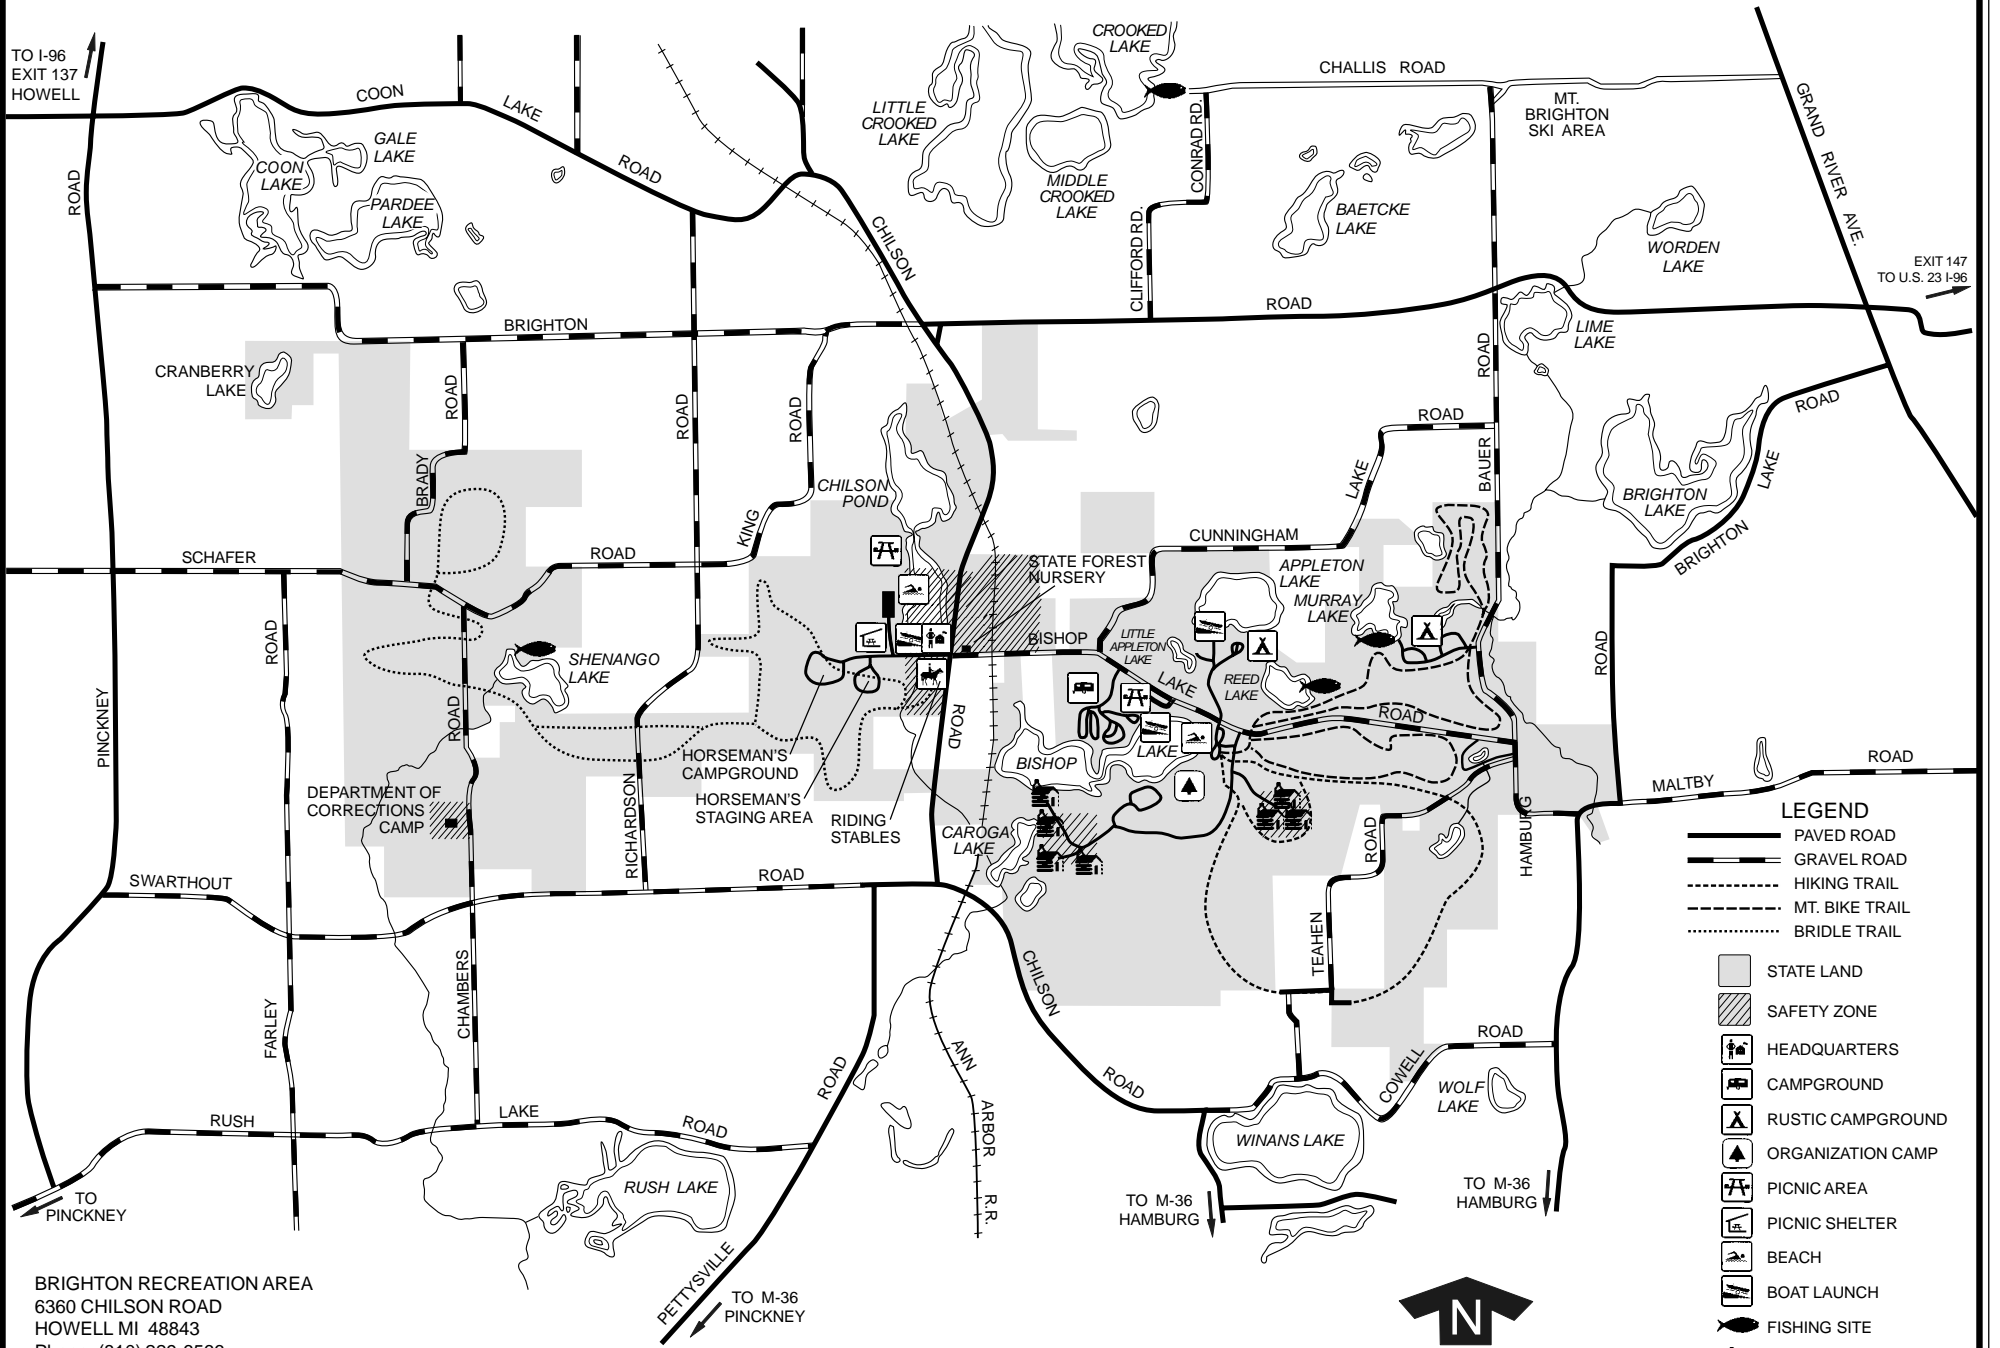

Brighton Recreation Area

BRIGHTON RECREATION AREA
 6360 CHILSON ROAD
 HOWELL MI 48843
 Phone: (810) 229-6566

LEGEND

- PAVED ROAD
- GRAVEL ROAD
- HIKING TRAIL
- MT. BIKE TRAIL
- BRIDLE TRAIL
- STATE LAND
- SAFETY ZONE
- HEADQUARTERS
- CAMPGROUND
- RUSTIC CAMPGROUND
- ORGANIZATION CAMP
- PICNIC AREA
- PICNIC SHELTER
- BEACH
- BOAT LAUNCH
- FISHING SITE
- RUSTIC CABIN

Directions to Bishop Lake Organizational Campground Brighton Recreation Area

- Go West on I-696 to Novi**
- Go West on I-96 to Brighton**
- Exit I-96 at #147 Spencer Road**
- Turn Right on Main Street**
- Main Street turns into Brighton Road**
- Turn Left on Bauer Road (Dirt Road after Lime Lake)**
- Turn Right on Bishop Lake Road**
- Turn Left at Organization Campground**
- Locate Troop 179 in Campground**