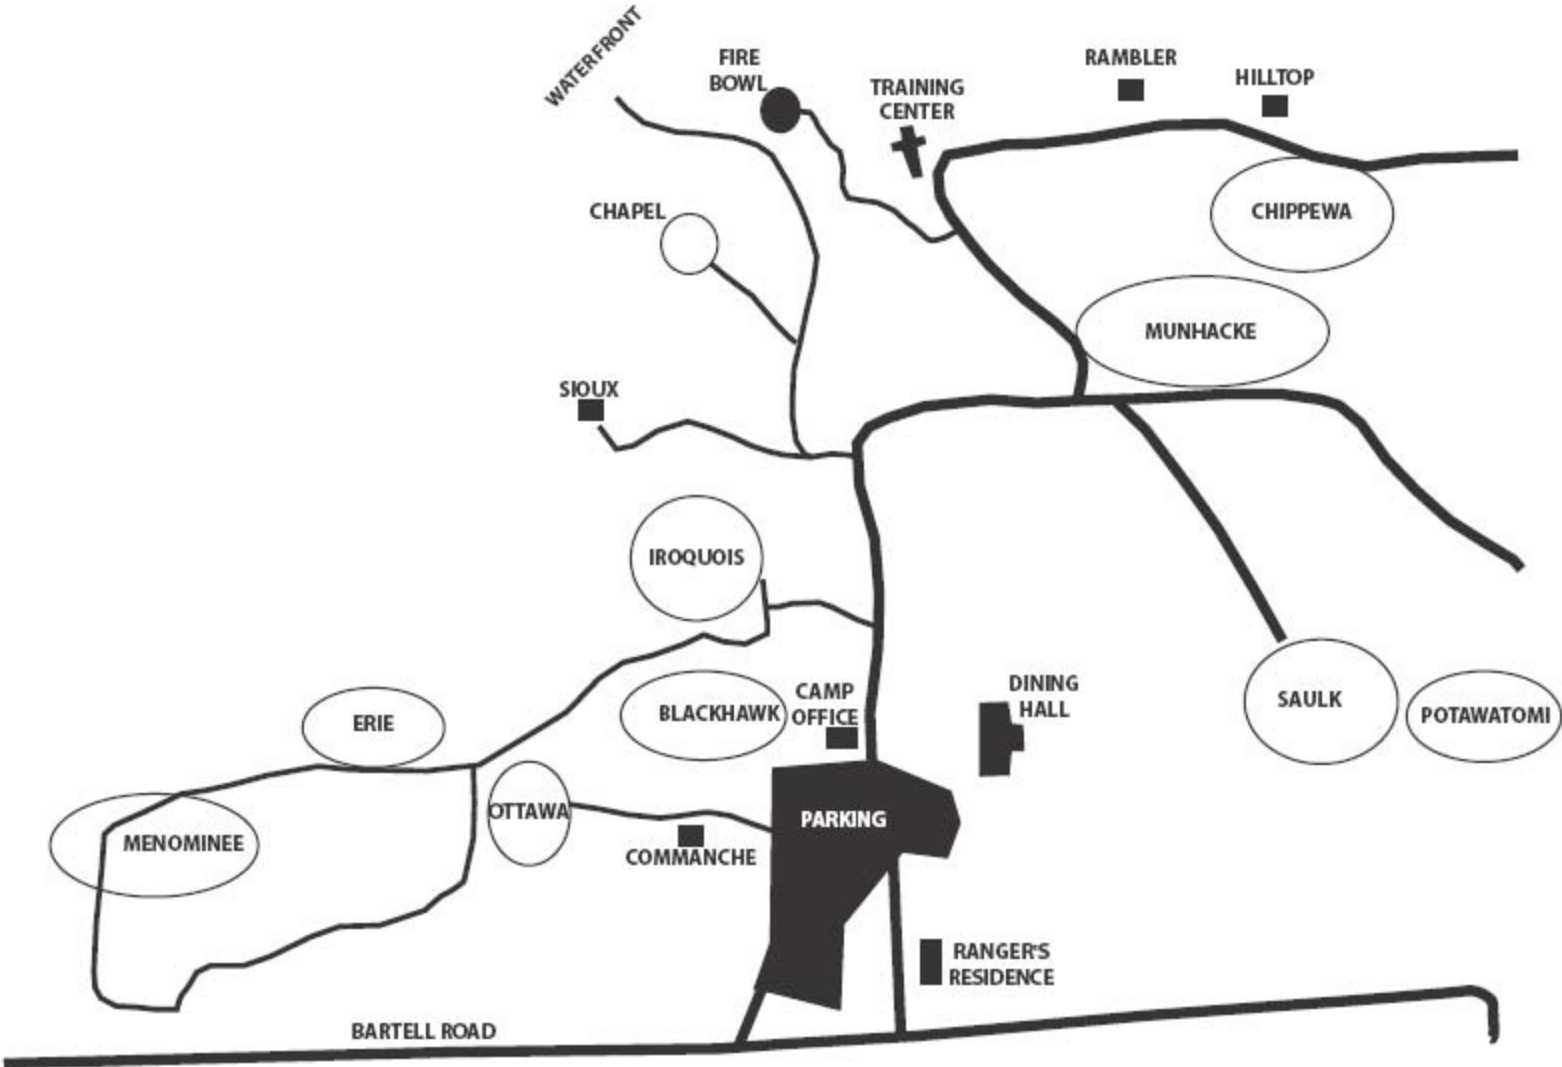

CAMP MUNHACKE EAST HALF

MAP TO CAMP MUNHACKE

Travel on US-23 or Pontiac Trail south to North Territorial Rd and turn right (west). Stay on North Territorial Road (approx. 19 miles from Pontiac Trail or 13.5 miles from US-23) to Hadley Rd., turn right (north). Travel about 2.5 miles to Bartell Rd and turn right (east). Camp Munhackle will be on the left less than .5 miles. Total distance from 11 Mile and Farmington Roads: 36 miles via Pontiac Trail, 50 miles via US-23.